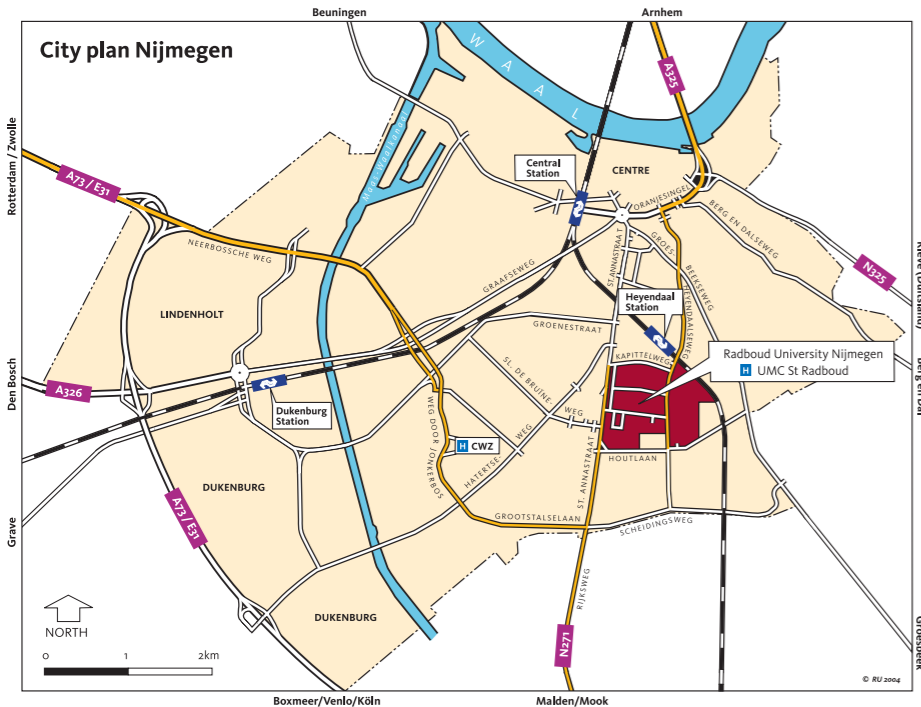

By bus

Local buses stop on campus on the Philips van Leydenlaan, the Heyendaalseweg, the Kapittelweg and Erasmuslaan. There are several connections from Nijmegen Central Station to these bus stops. Regional buses from Wijchen, Venlo, Grave, Cuijk and Grave stop on campus.

By car

Coming from Amsterdam/Utrecht on the A2, take the A50, direction Nijmegen. At the intersection of the A50 and A15, follow signs 's-Hertogenbosch-Nijmegen (A50), then take the A73 to Nijmegen.

Coming from Rotterdam, follow the A15 until the Nijmegen (A50) turn-off, then take the A73 to Nijmegen.

From the south (Belgium), the Paris-Brussels-Antwerp-Breda motorway leads to Nijmegen (via Tilburg and 's-Hertogenbosch).

Visitors coming from Scandinavia, Germany and Switzerland are advised to use the German motorways: A3/E35 (Oberhausen-Arnhem) and A57/E31 (Krefeld-Nijmegen).

The Radboud University Nijmegen and the University Medical Centre St Radboud are signposted as 'Universiteit', 'H Ziekenhuizen' and 'UMC Radboud' on all major routes into Nijmegen (see city plan).

Signpost Radboud University Nijmegen